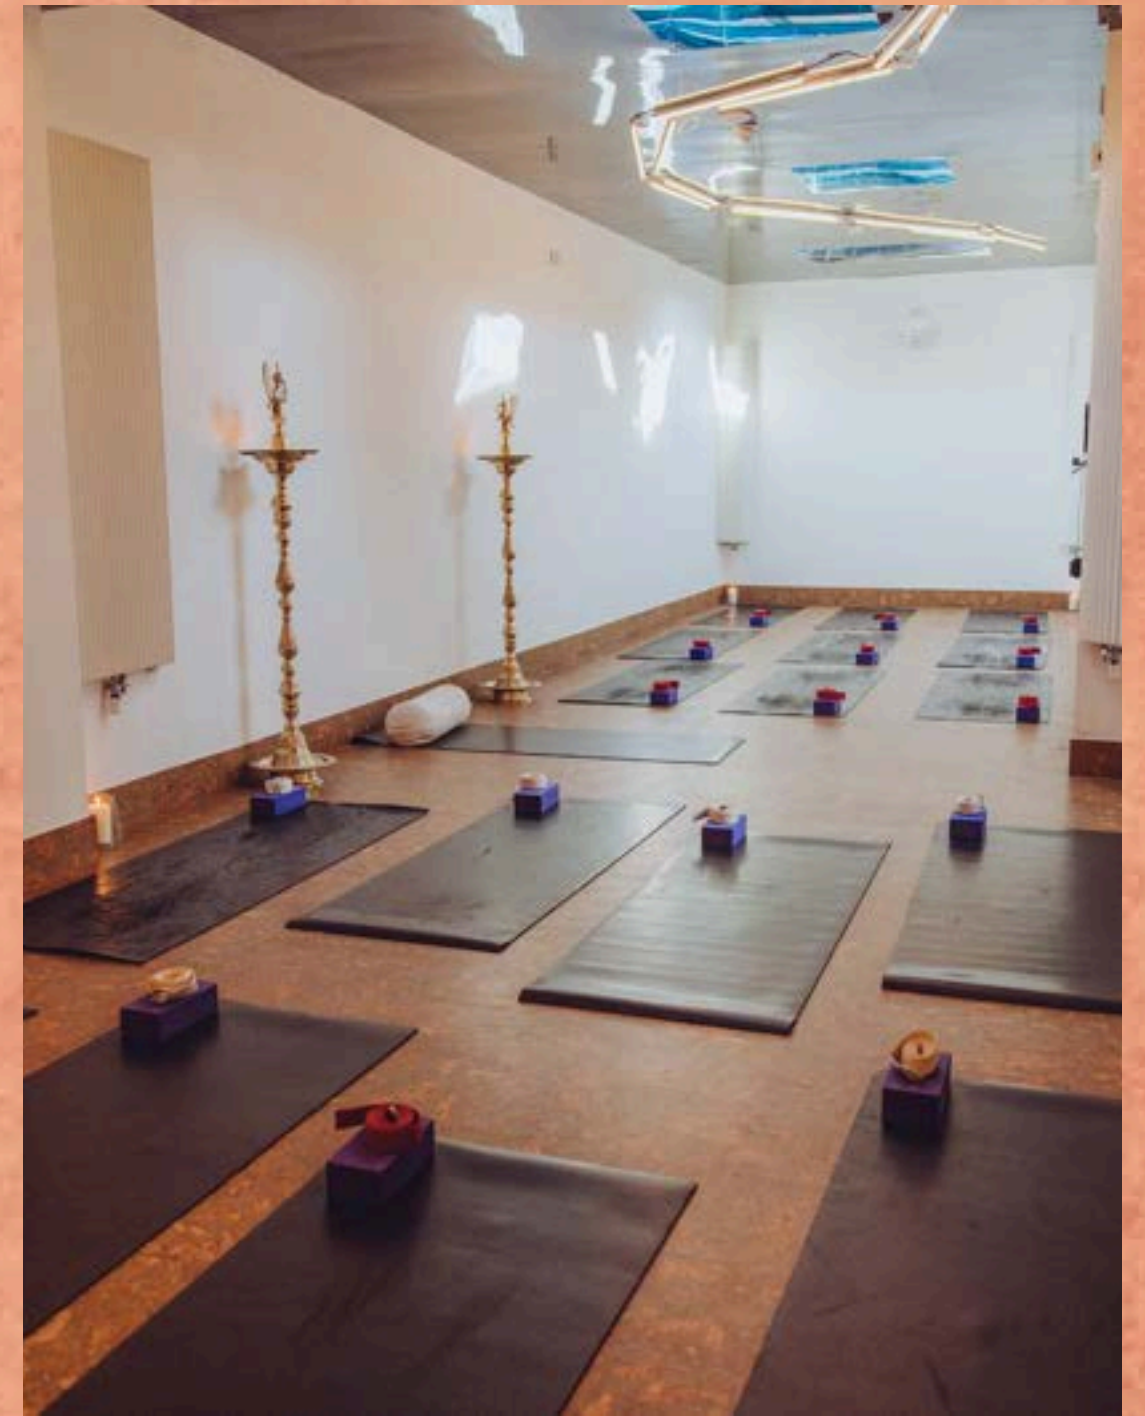

RESTORATIVE

- candlelit yin
- breathwork
- stretch pilates

MEDITATIVE

- sound healing
- meditation

DULWICH
THE SANCTUARY

DULWICH

THE SANCTUARY

A peaceful, tranquil space ideal for yoga, pilates, sound healing, meditation and restorative practices.